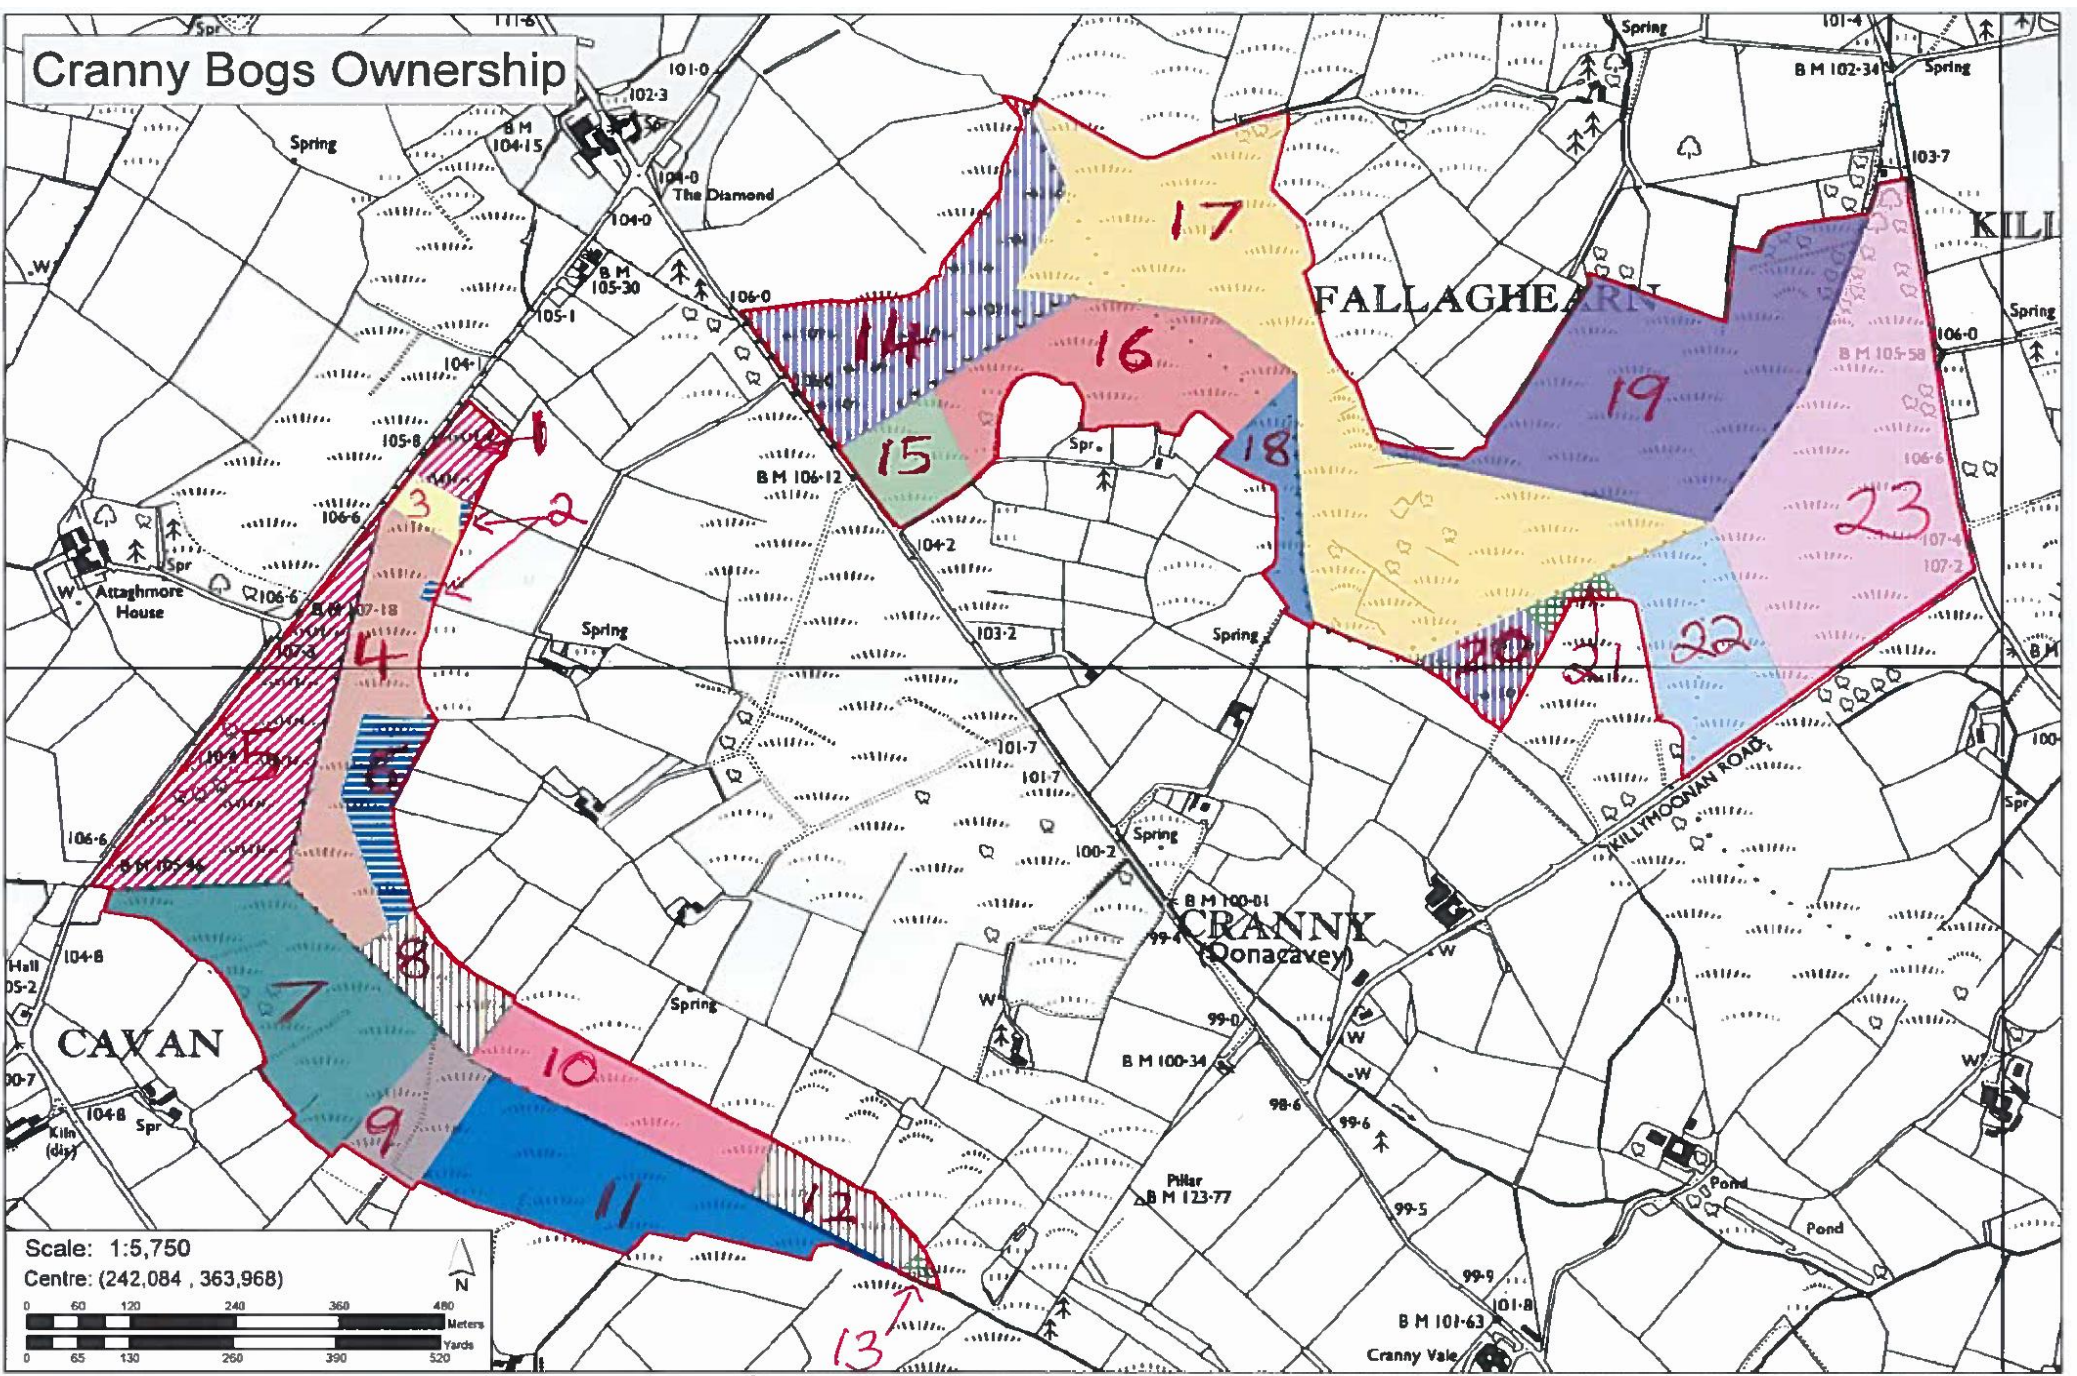

Join us & together we can
BRING NATURE BACK
www.ulsterwildlife.org/join